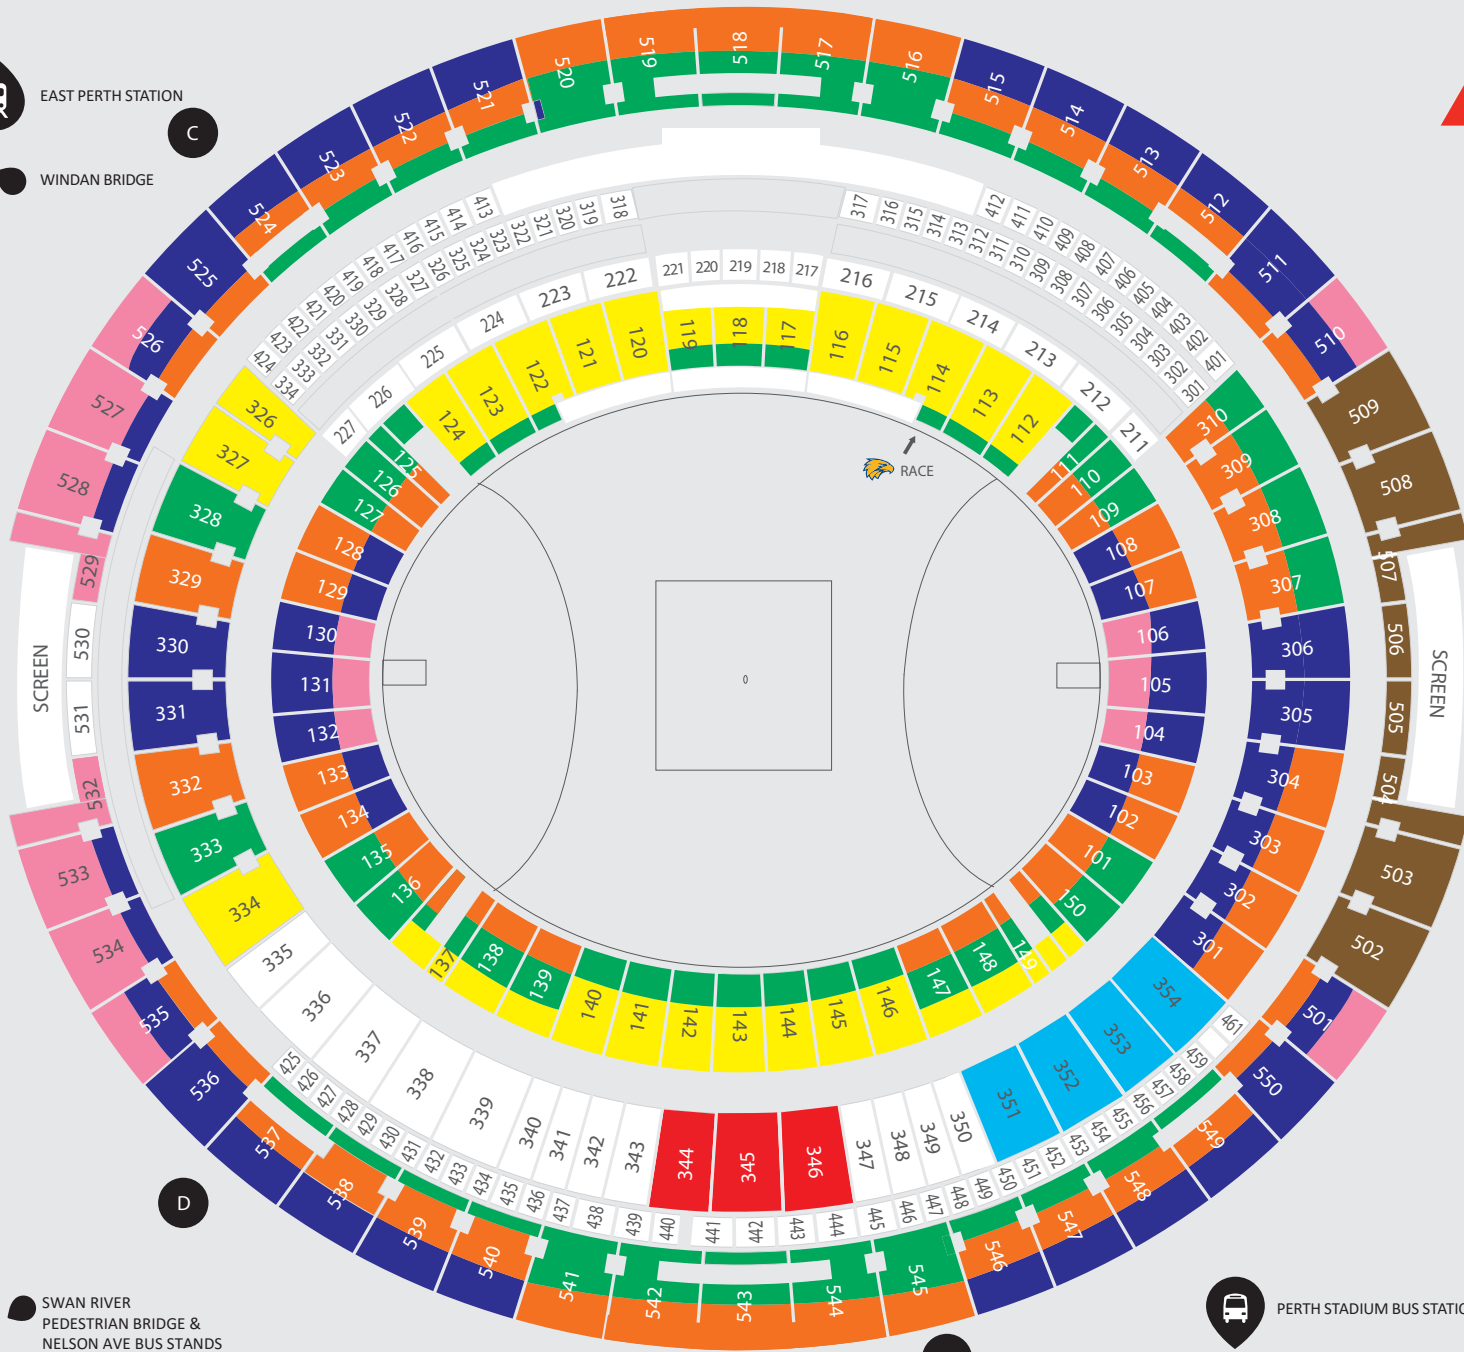

EAST PERTH STATION

WINDAN BRIDGE

N

- A Reserve
- B Reserve
- C Reserve
- D Reserve
- E Reserve
- Flexi Memberships
- Club 87
- Blue & Gold Terrace

River Room located level 3 west, accessed from level 1 concourse

PERTH STADIUM STATION

TAXI

SWAN RIVER PEDESTRIAN BRIDGE & NELSON AVE BUS STANDS

PERTH STADIUM BUS STATION

VICTORIA PARK DRIVE

Gates

MAP NOT TO SCALE  
SUBJECT TO CHANGE